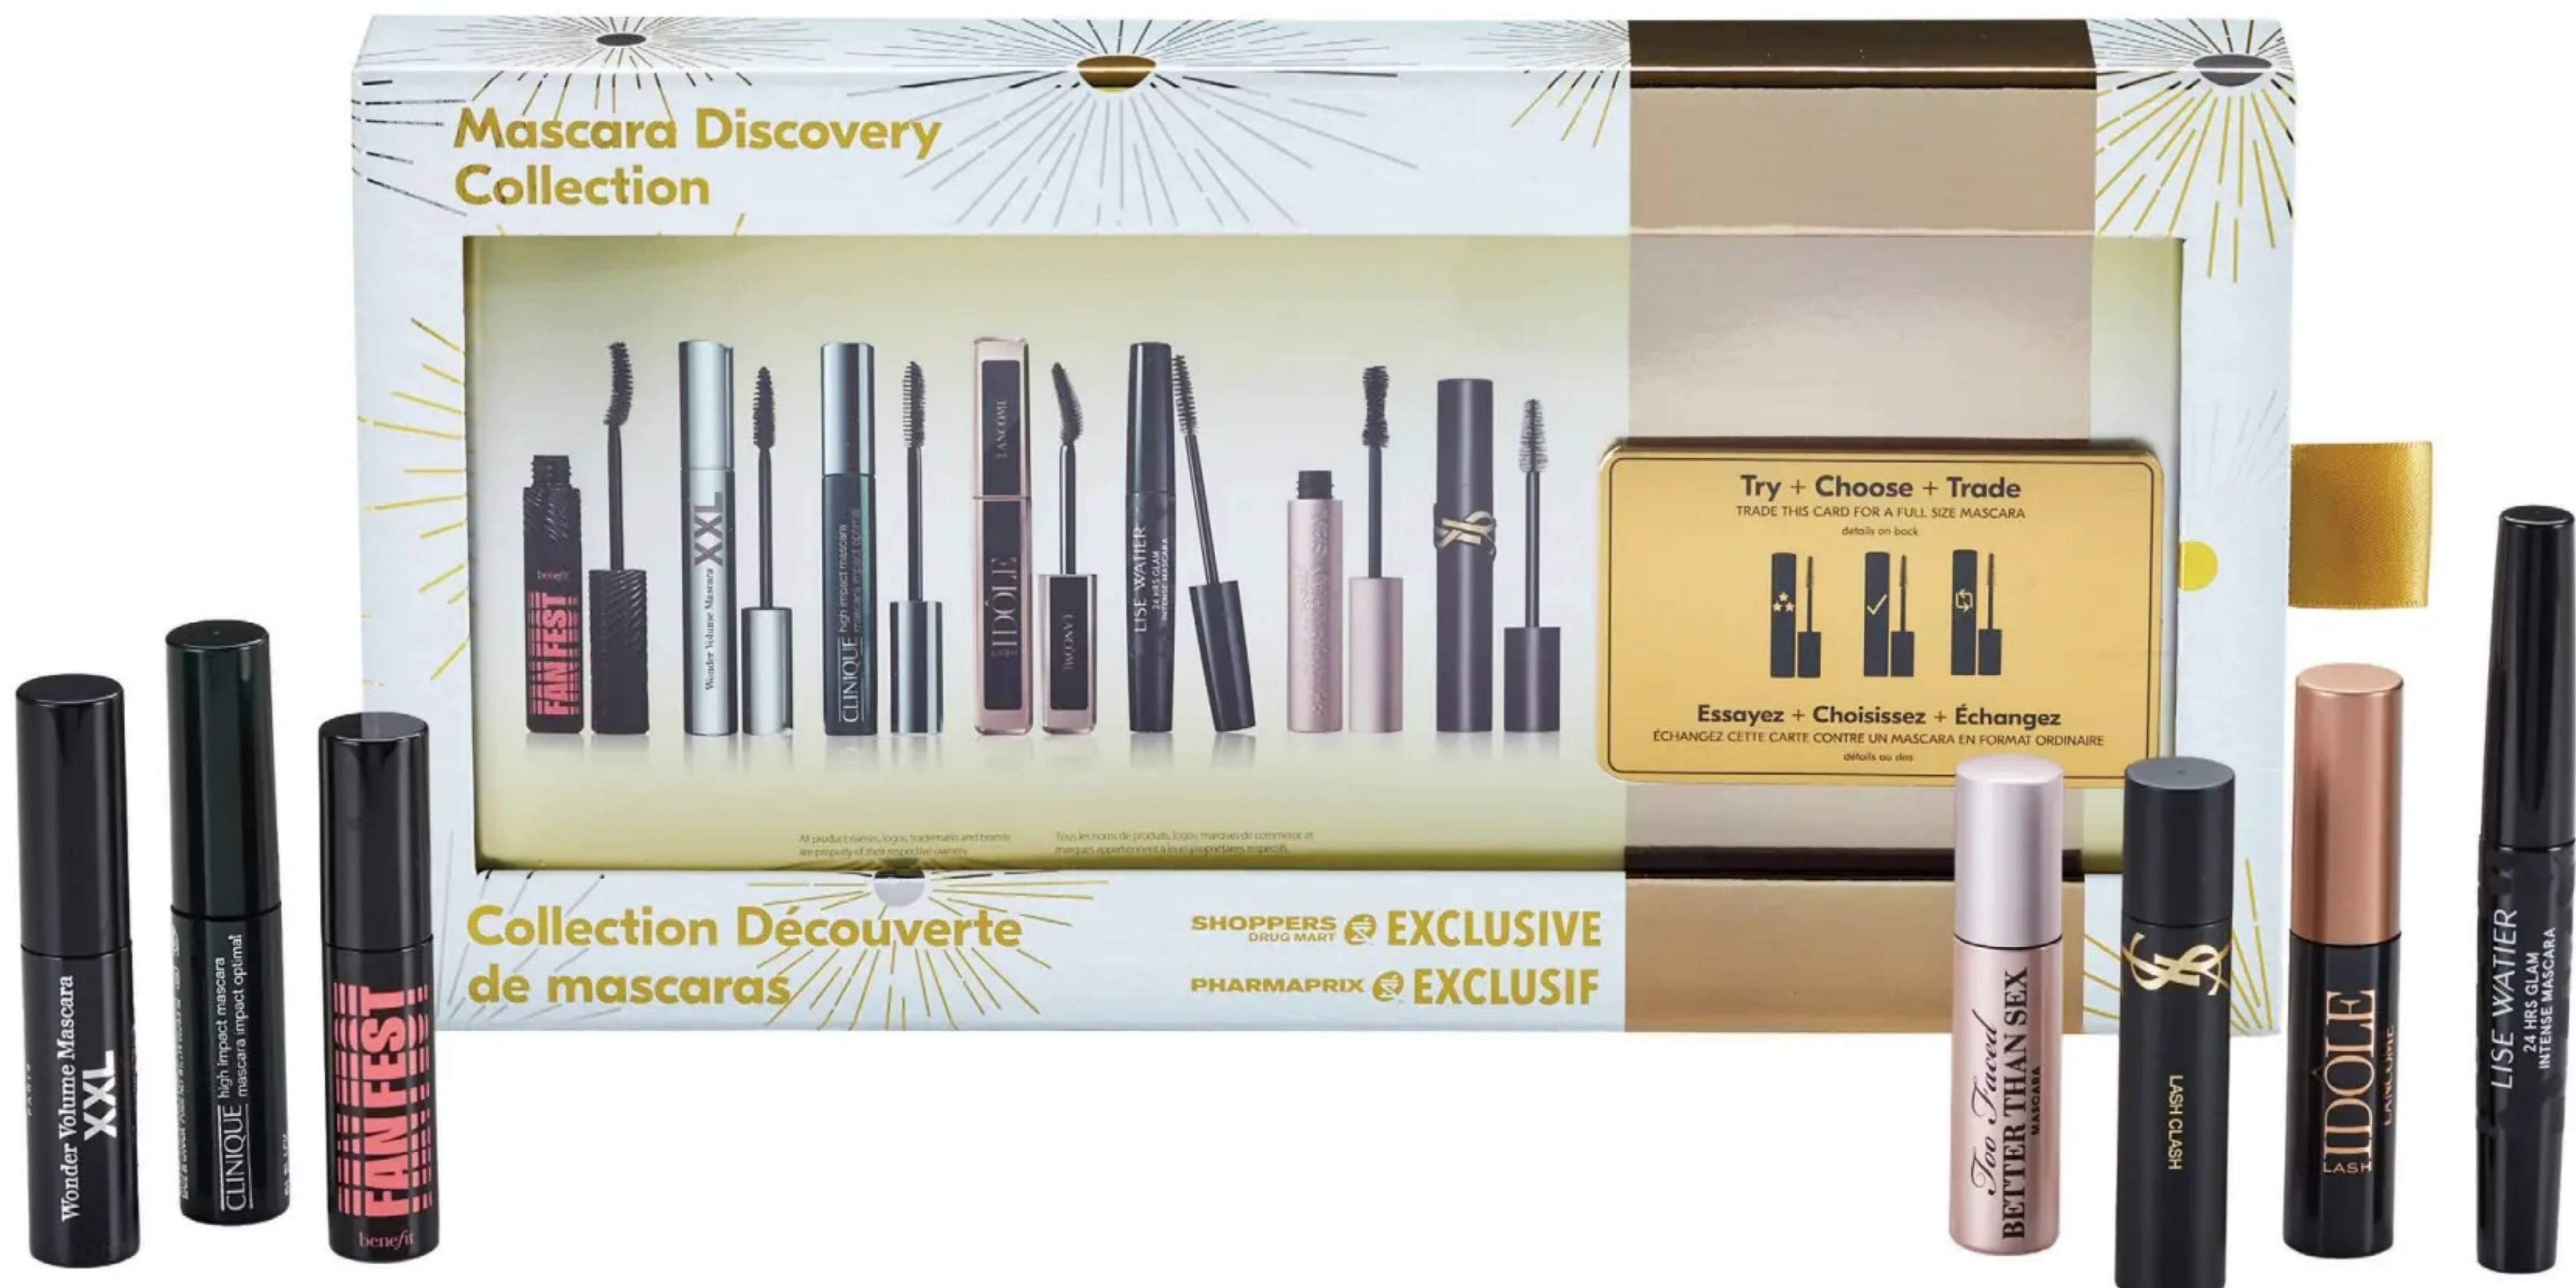

Products & Pricing are available at Beauty Boutique Stores, select Locations or Online. Visit www.shoppersdrugmart.ca/locator for a store near you. Points and prices in effect from Saturday, October 26 to Thursday, October 31, 2024.

GET DRAMATIC

NEW & LIMITED EDITION

Try. Choose. Trade.

New, exclusive, and here for just one season: your next favourite mascara is here! Discover our new discovery collection, featuring seven fun size samples that will curl, lengthen, and volumize your lashes. Found your match? Redeem for a full-size version of it in-store*!

Shoppers Beauty Mascara Discovery Collection, $45