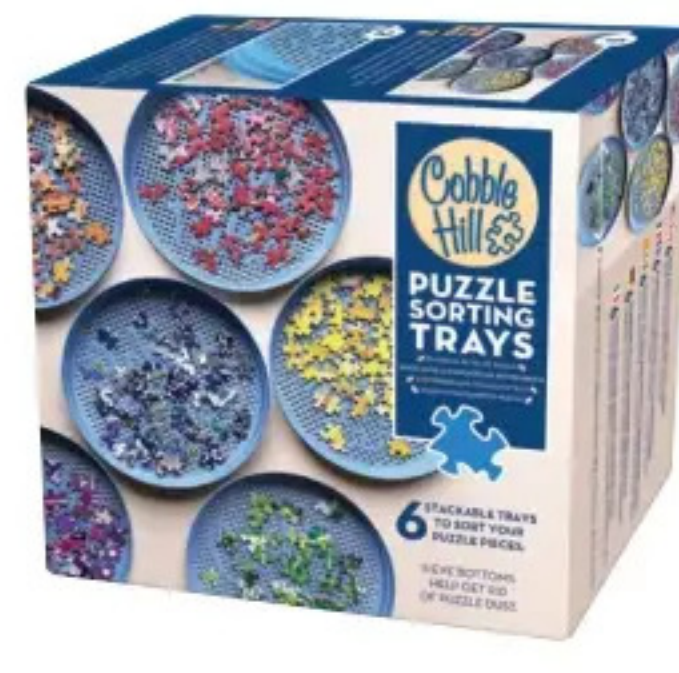

PUZZLE MAT or SORTING TRAYS
Excludes Online Exclusive Price

Up to
20% off!