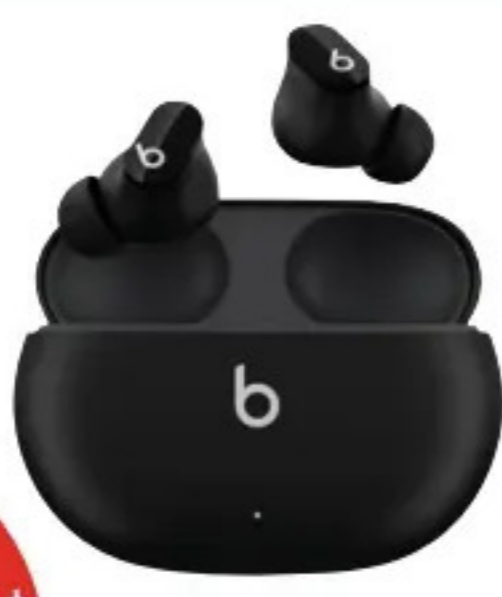

Brands you know

249⁹⁹†
each

GOOGLE
NEST BATTERY POWERED WI-FI DOORBELL

209⁹⁹†
each

AMAZON
FIRE HD 10" 32GB TABLET

249⁹⁹†
each

BEATS
FIT PRO TRUE WIRELESS EARBUDS

199⁹⁹†
each

GOOGLE
NEST SMOKE AND CARBON MONOXIDE ALARM

89⁹⁹†
each

BEATS
FLEX IN-EAR BLUETOOTH HEADPHONES

Up to
20% off**

SKULLCANDY
CASSETTE ON-EAR or DIME 2
WIRELESS EARBUD HEADPHONES
Selected Types

249⁹⁹†
each

GYROOR
HOVERBOARD/KART
While quantities last. No rainchecks.

189⁹⁹†
each

BEATS STUDIO
BUDS + COSMIC PINK TRUE WIRELESS EARBUDS
Limit 2

189⁹⁹†
each

BEATS STUDIO
TRUE WIRELESS EARBUDS
Limit 2

Up to
30% off**

SELECTED SAMSUNG GALAXY TABLETS

Up to
15% off**

SAMSUNG GALAXY A03S or
BLU G51 32GB UNLOCKED SMARTPHONE